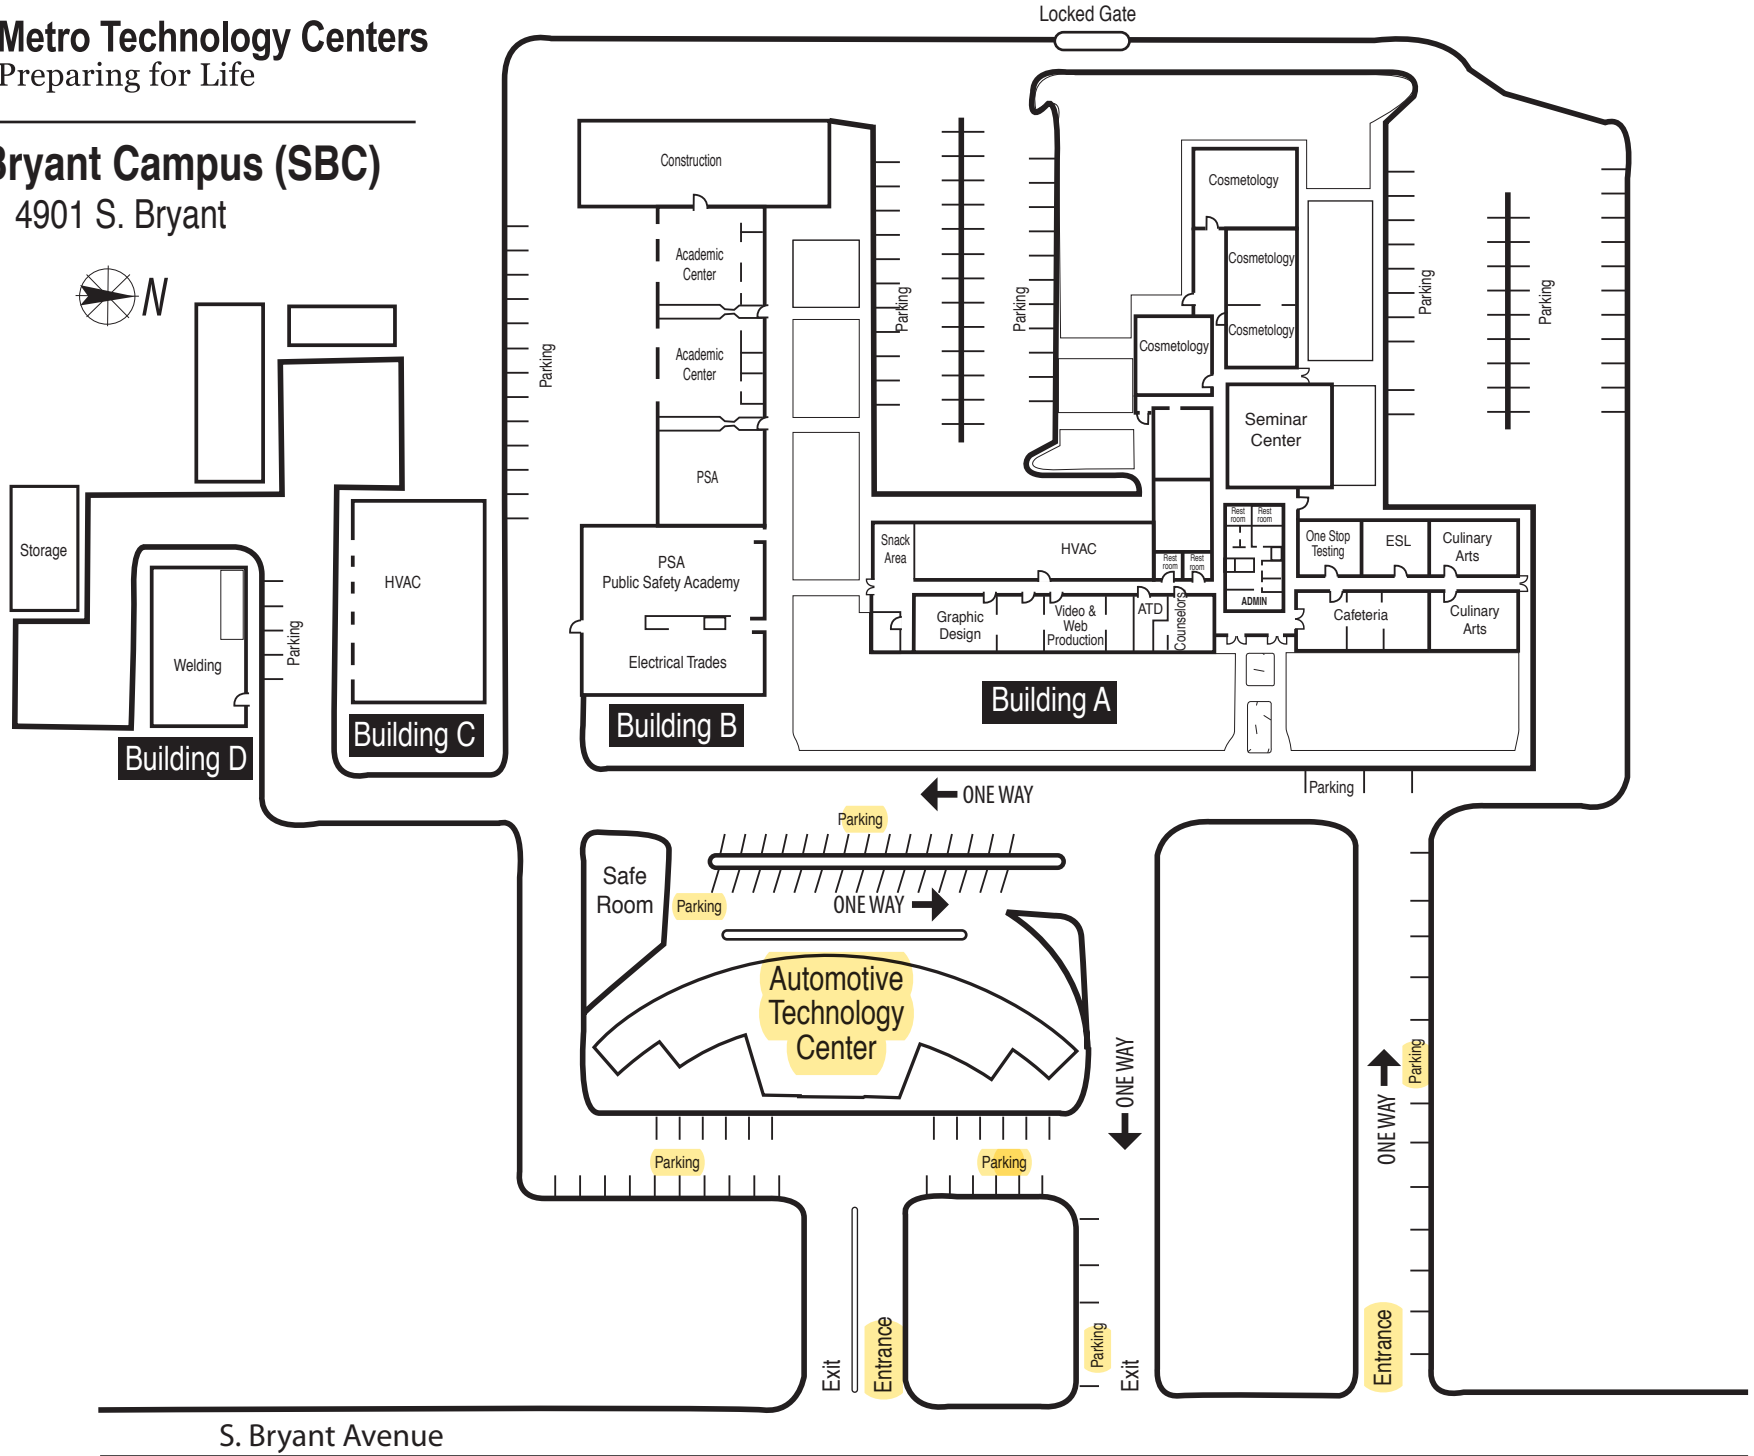

Metro Technology Centers
Preparing for Life

South Bryant Campus (SBC)

4901 S. Bryant

S. Bryant Avenue